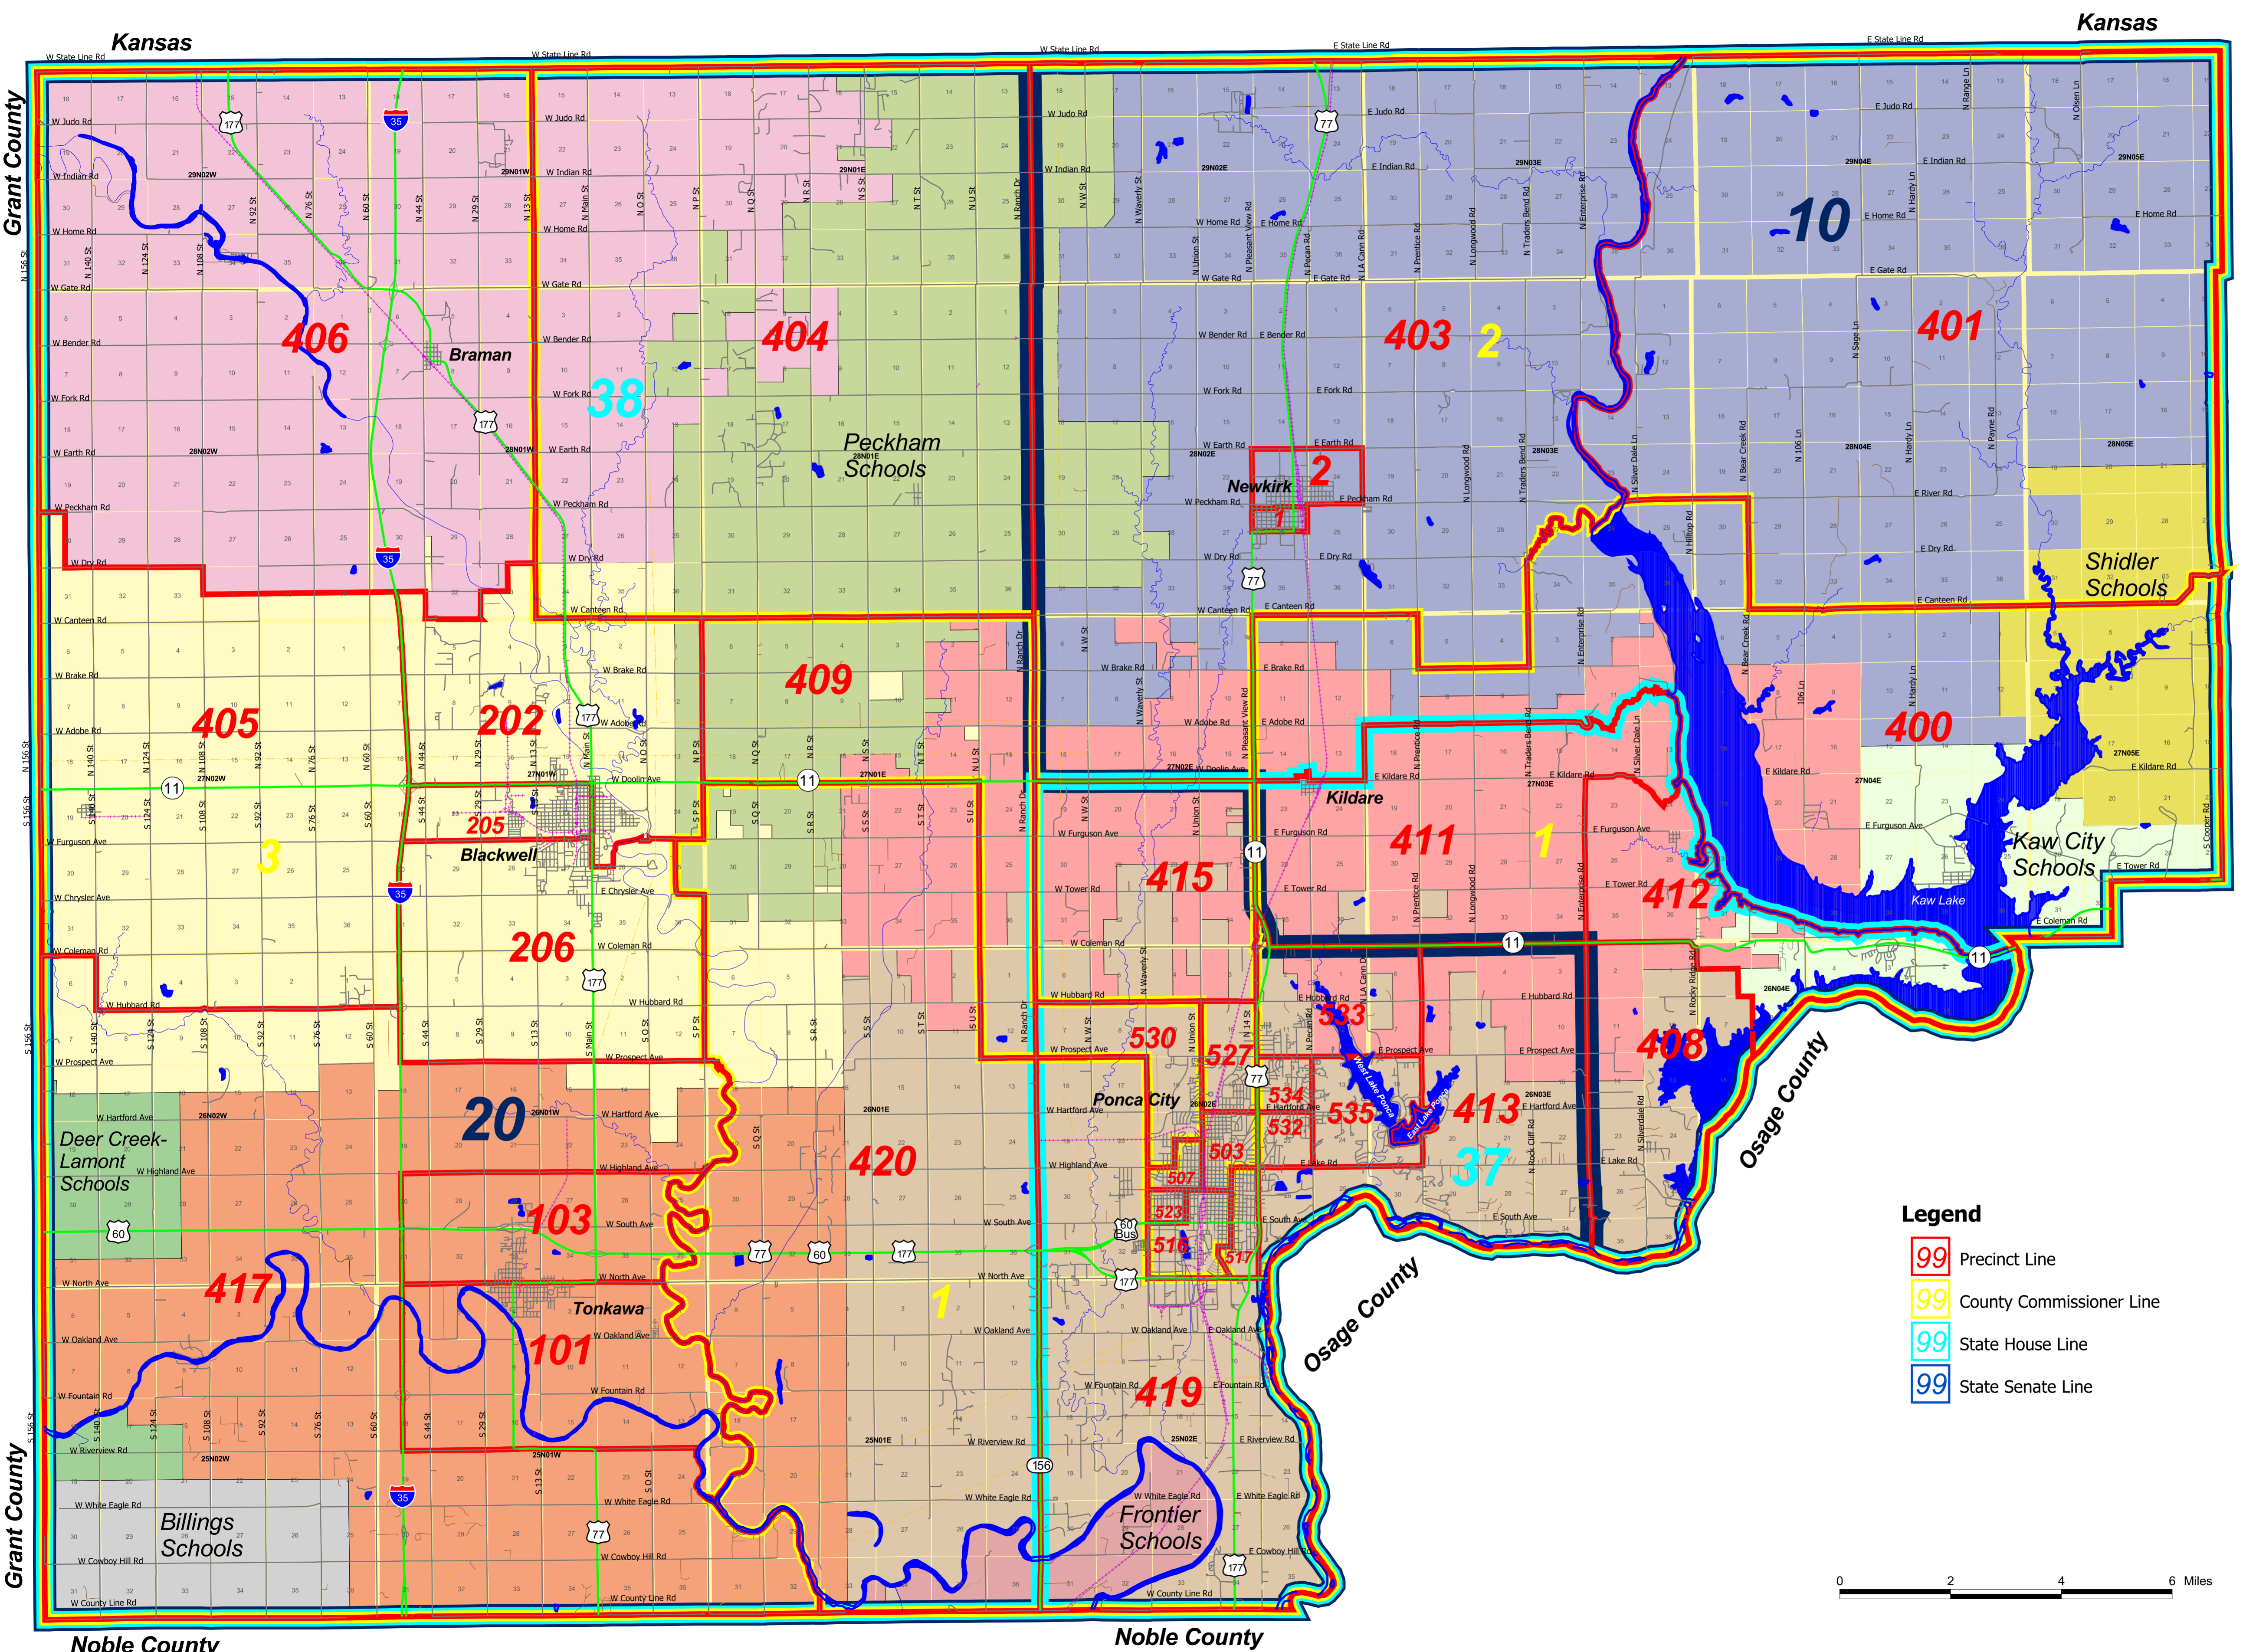

Kay County

School Districts Pioneer Tech District 13

- Billings
- Blackwell
- Braman
- Deer Creek-Lamont
- Frontier
- Kaw City
- Kildare
- Newkirk
- Peckham
- Ponca City
- Shidler
- Tonkawa

Legend

- Precinct Line
- County Commissioner Line
- State House Line
- State Senate Line